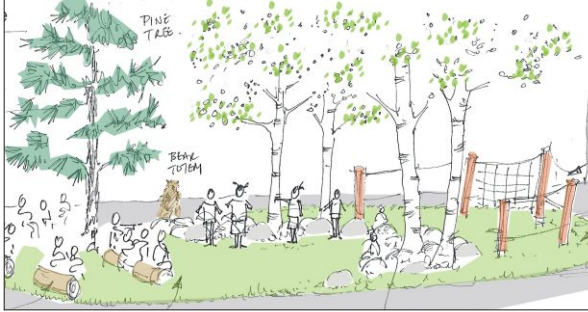

Inspirational play at Knowle Park Primary School, Bristol - September 2011

2010: Existing Foundation Stage playground

Sketch scheme proposals

September 2011: Completion

chartered
landscape
architects

afla

POSTCARD - BACK

Our initial concept for this inspirational and magical playground for young children began with the school's 'water theme' for class names; incorporating this idea into the design, the playground tells the story of the Atlantic salmon and the migration from river to ocean. The children are taken along the imaginary stream (starting in the allotment area), through an alpine meadow and flower garden, a birch and conifer woodland with rounded boulders and logs and a wooden climbing trail.