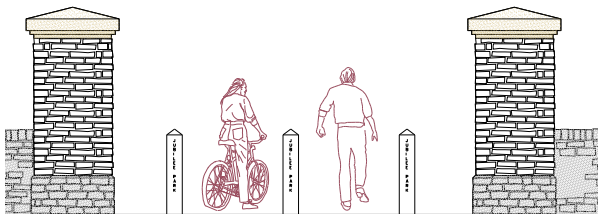

Jubilee Park, Weston-super-Mare - June 2009

afla ltd - chartered landscape architects
www.afla.co.uk